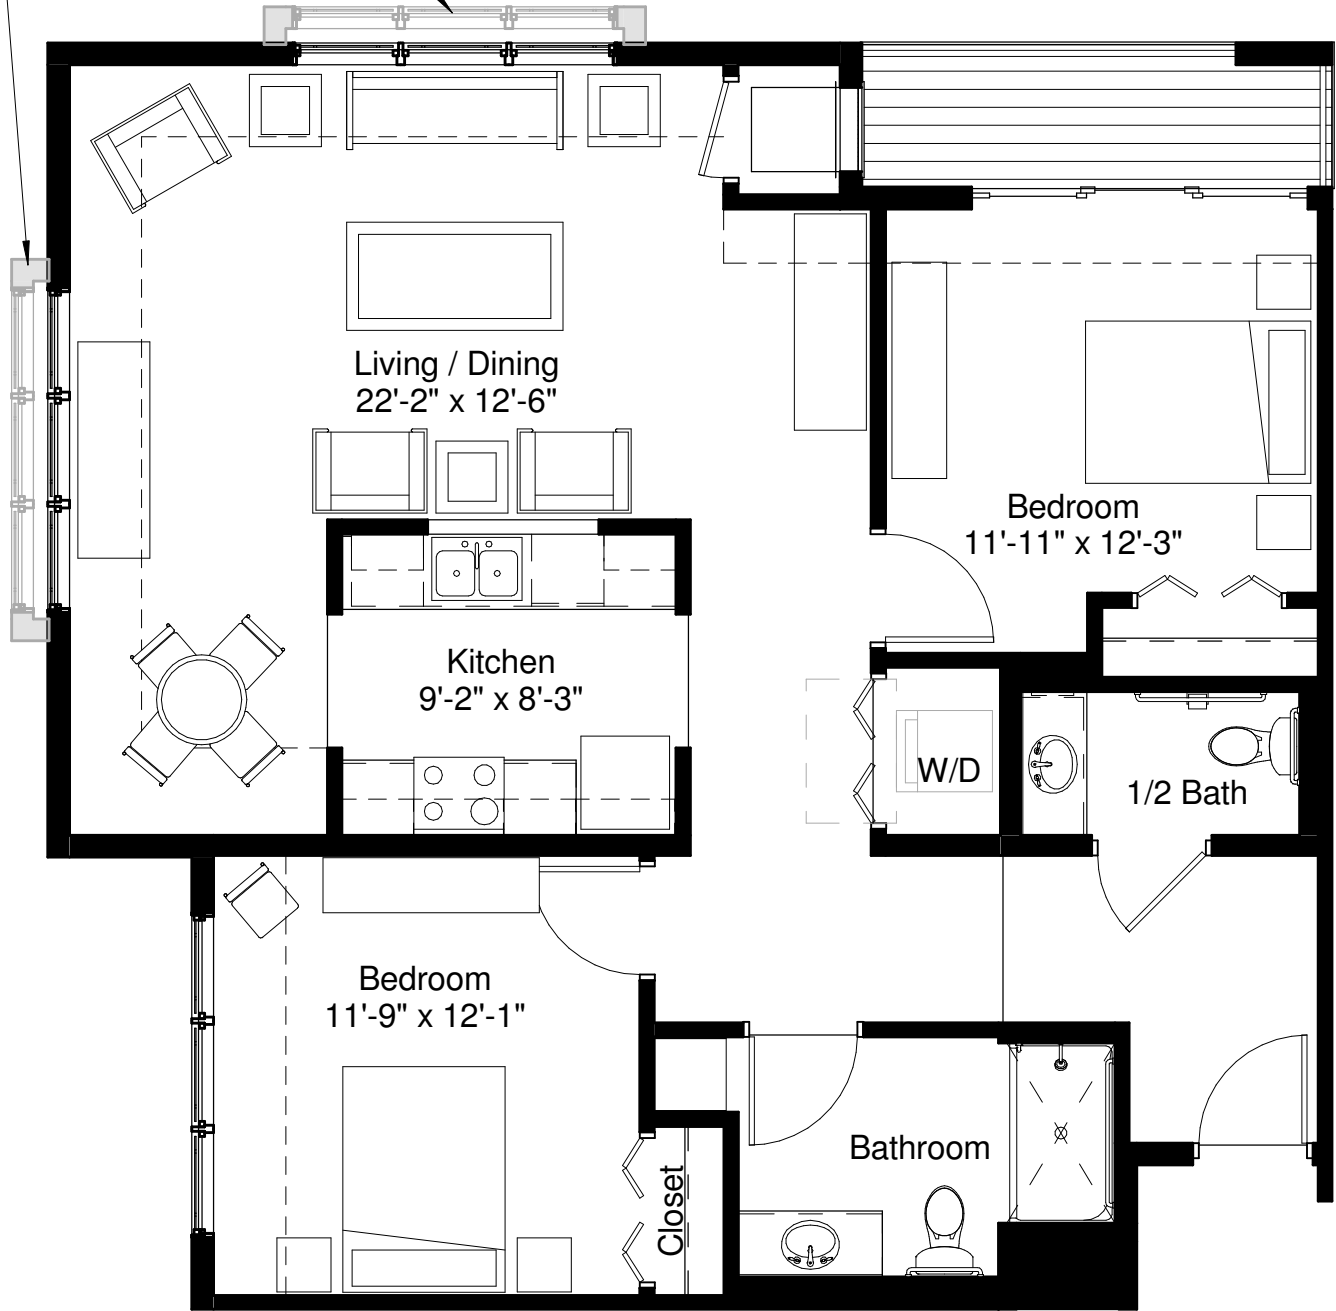

Bays occur @
2nd and 3rd Floors

07/08/2009

Area: 1,128 S.F.
2 Bedroom, 1.5 Bath
Located in: AL, IL

Canterbury (D1)

All plans, dimensions, and areas are subject to change